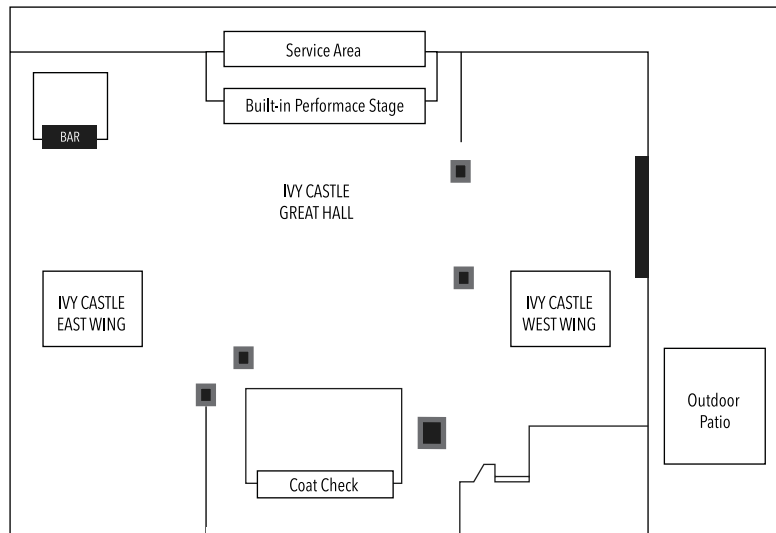

Baby Showers - Client Appreciation Events

Training Sessions - Wedding Anniversaries

Luncheons - Product Launches

Over 5,000 sq.ft. of flexible function space

Décor features an old-world European allure

Over 150 Complimentary, Ground Level Parking Spots Available

Strategically located in Mississauga at 427 and Dundas

Highly Accessible from Highways 427, 401, 410, and 407

Flexible Function Space accommodates groups of 10 people up to 300 people

Expert in-house Catering and Culinary Team featuring the finest in Continental Cuisine

Built in Performance Stage with Sound and Light Technology

Complimentary Hi-Speed Wireless Internet

Complete Meeting Packages Available

Room Name	Dimensions	Sq. Ft.	Theatre	Reception	Banquet (Rds of 10)
East Wing	58'L x 32'W x 10'H	1,856	150	200	150
West Wing	40'L x 16'W x 10'H	640	56	90	60
Centre Hall	32'L x 16'W x 10'H	512	42	80	50
The Great Hall (all 3 combined)	58'L x 64'W x 10'H	3,008	248	370	260
Governor's Room	17'L x 21'W x 8'H	357	28	50	30
Outdoor Patio	80'L x 20'W	1,600	225	250	160